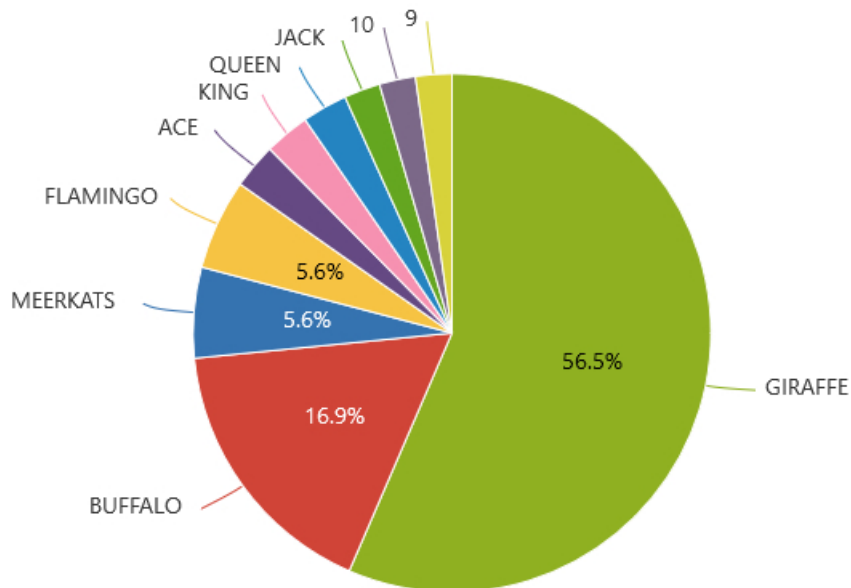

SYMBOL	5x	4x	3x	2x	LINE	SCATTER	SPECIAL FUNCTION
LION					x		Substitutes except Scatter
GIRAFFE	2500	500	100		x		
BUFFALO	750	150	50		x		
MEERKATS	250	75	25		x		
FLAMINGO	250	75	25		x		
ACE	125	25	10		x