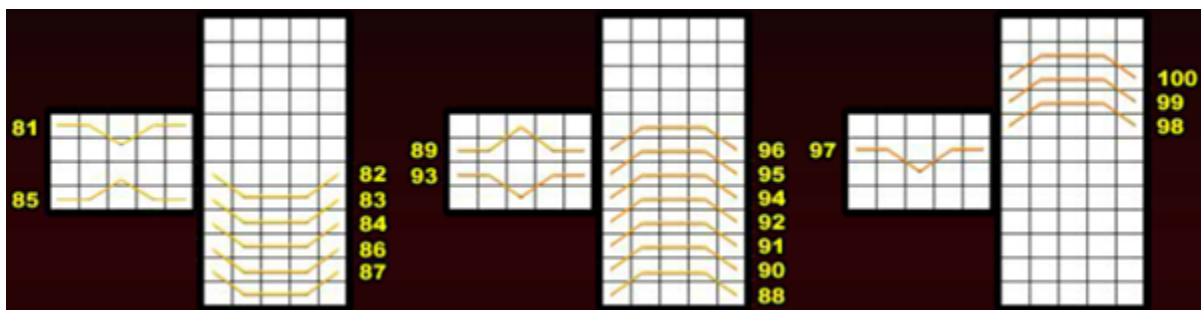

Rules

- All prizes are for combinations of a kind.
- All prizes are for combinations left to right, except scatters.
- All prizes are on selected lines, except scatters.
- Scatter symbols in view trigger free spins.
- Scatter symbol may only appear on reels 1, 3 and 5 of both sets.
- Highest win only paid per selected line.
- Line wins are added.
- The payable always shows the prizes for the currently selected bet and number of lines.
- Free spins can be won again during the free spins.
- Free spins are played at trigger bet and lines.
- Wild symbol may appear on all reels.

PAYTABLE

SYMBOL	5x	4x	3x	2x	LINE	SCATTER	SPECIAL FUNCTION
	x500	x100	x50	x10	x		
	x400	x80	x40	x5	x		

	x200	x40	x20	x5	x		
	x200	x40	x20	x5	x		
	x100	x25	x10		x		
	x100	x25	x10		x		
	x100	x15	x5		x		

	x100	x15	x5		x		
	x100	x15	x5		x		
					x		Substitutes except Scatter
	x2000	x500	x200			x	Triggers Free Spins

The win-plan is given as a multiple of the line bet, with a minimum line bet of €0,01. Only the highest value symbol combination is paid on each win-line.

WIN LINES

Public Specification Sign Off

JIRA Reference	GMAZ-2339 - Book of Ra Deluxe 10 (bookofradeluxe10) - Public Specifications ERLEDIGT
Approved by	
Version	
Date	09 Apr 2019