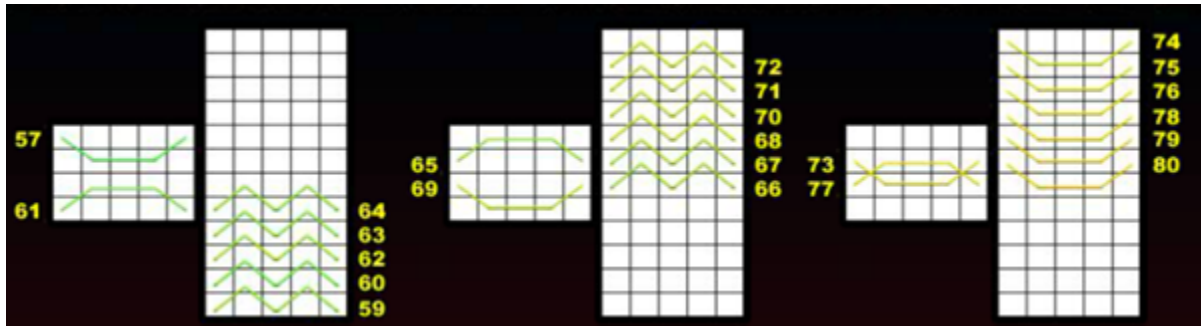

Public Specification Sign Off

JIRA Reference	GMAZ-2339 - Book of Ra Deluxe 10 (bookofradeluxe10) - Public Specifications ERLEDIGT
Approved by	
Version	
Date	09 Apr 2019