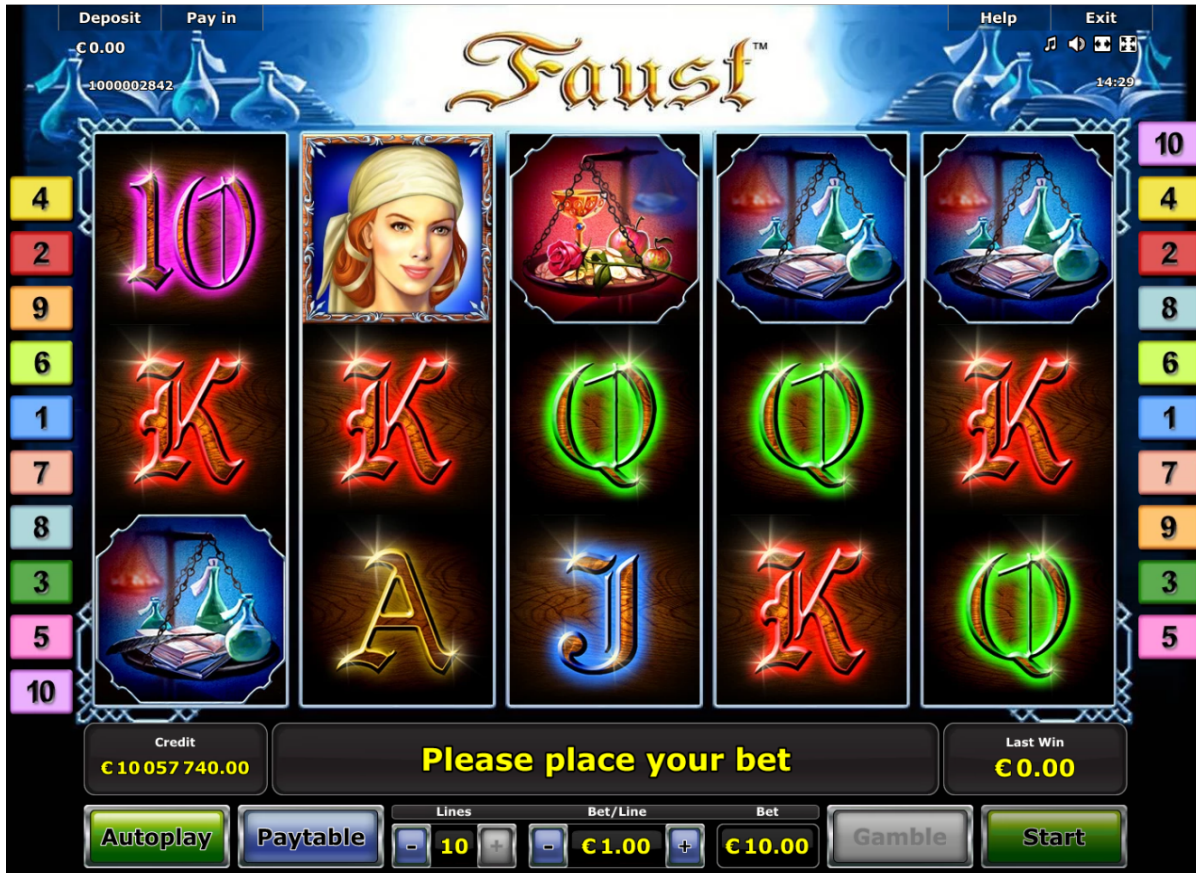

Faust™

NOVOMATIC

green
...tube
NOVOMATIC INTERACTIVE

Faust™ SPECIFICATION

DISCLAIMER

All information printed in this document is subject to change without notice. Although care has been used when compiling the information contained in this document, Novomatic AG takes no responsibility for any reliance on the information's accuracy. Preciseness of information may also vary subject to specific market requirements and/or legislation.

COPYING IN ANY PART IS PROHIBITED!
© 2016, NOVOMATIC AG CONFIDENTIAL

About Faust™

GENERAL INFORMATION