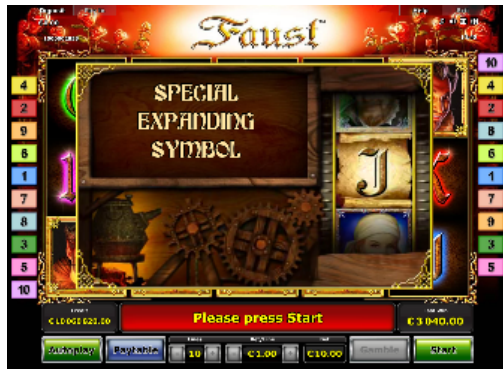

GAME DESIGN

Game Theme and Graphics

Faust is no fool here and happier than ever: We tell Goethe's masterpiece in the Slot Faust™ on 5 reels and 10 win lines - with devilishly good chances of winning! The drama of the scholar Faust, his lover Gretchen and the devil Mephisto will with some luck turn out for the better here. Can you turn the tragedy into a story with a happy end?

Main Game

Your aim at Faust™ is to land 5 matching symbols side by side on up to 10 win lines. The winning patterns run from left to right.

Free Games with Special Expanding Symbol

Trigger: Any 3, 4 or 5 scattered 'Mephisto' symbols trigger 10 Free Games.