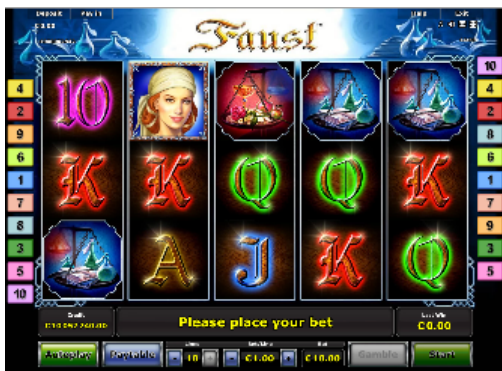

COPYING IN ANY PART IS PROHIBITED!
© 2016, NOVOMATIC AG CONFIDENTIAL

About Faust™

GENERAL INFORMATION

| | |
|----------------------------|--|
| Game Type | 10-line, 5-reel video slot with free games feature |
| Theme | Goethe |
| GAME FEATURES | |
| | <ul style="list-style-type: none"> Free Games with Special Expanding Symbol |
| PAYOUT | |
| Default maximum Win | 5000 times bet per line |
| Hit Frequency (%) | Approx. 30% at 10 lines played |
| Jackpot | Not suitable |
| Volatility | <p>★ ★ ★ ★ ★</p> <p>☆ ☆ ☆ ☆ ☆ ... low volatility, ★ ★ ★ ★ ★ ... high volatility</p> |

GAME DESIGN

Game Theme and Graphics

Faust is no fool here and happier than ever: We tell Goethe's masterpiece in the Slot Faust™ on 5 reels and 10 win lines - with devilishly good chances of winning! The drama of the scholar Faust, his lover Gretchen and the devil Mephisto will with some luck turn out for the better here. Can you turn the tragedy into a story with a happy end?