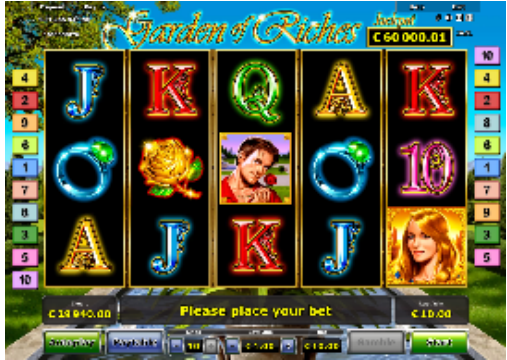

Variations		
Variations (%)	92	94
Return (%)	92,25	94,25

GAME DESIGN

Game Theme and Graphics

In Garden of Riches, our elegant couple whisks you away to the glittering world of the rich and beautiful – a magnificent garden blooming with golden roses, gleaming jewels, and endless sunshine await you in this ten-line slot game, where you can get unbelievable winnings if you land the Jackpot!