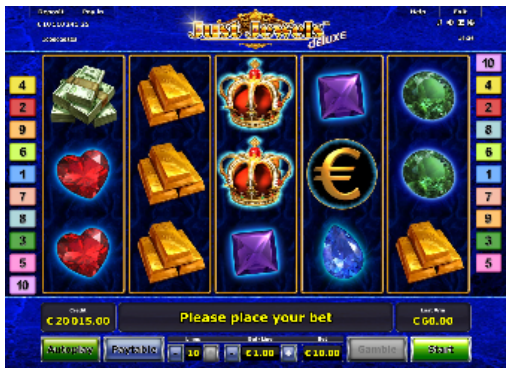

Main Game

Ten paylines across five reels await you. The win pattern may start on any reel and follow the paylines from left to right and vice versa. The 'Euro' symbol is the Scatter symbol and it wins in any position.

Rules

- All pays are for adjacent symbols of a kind on selected lines except 'Euro', which pays any.
- Highest win only paid per selected line.
- Line wins are multiplied by credits bet per line.
- Scatter wins are multiplied by total bet.
- Scatter wins are added to line wins.