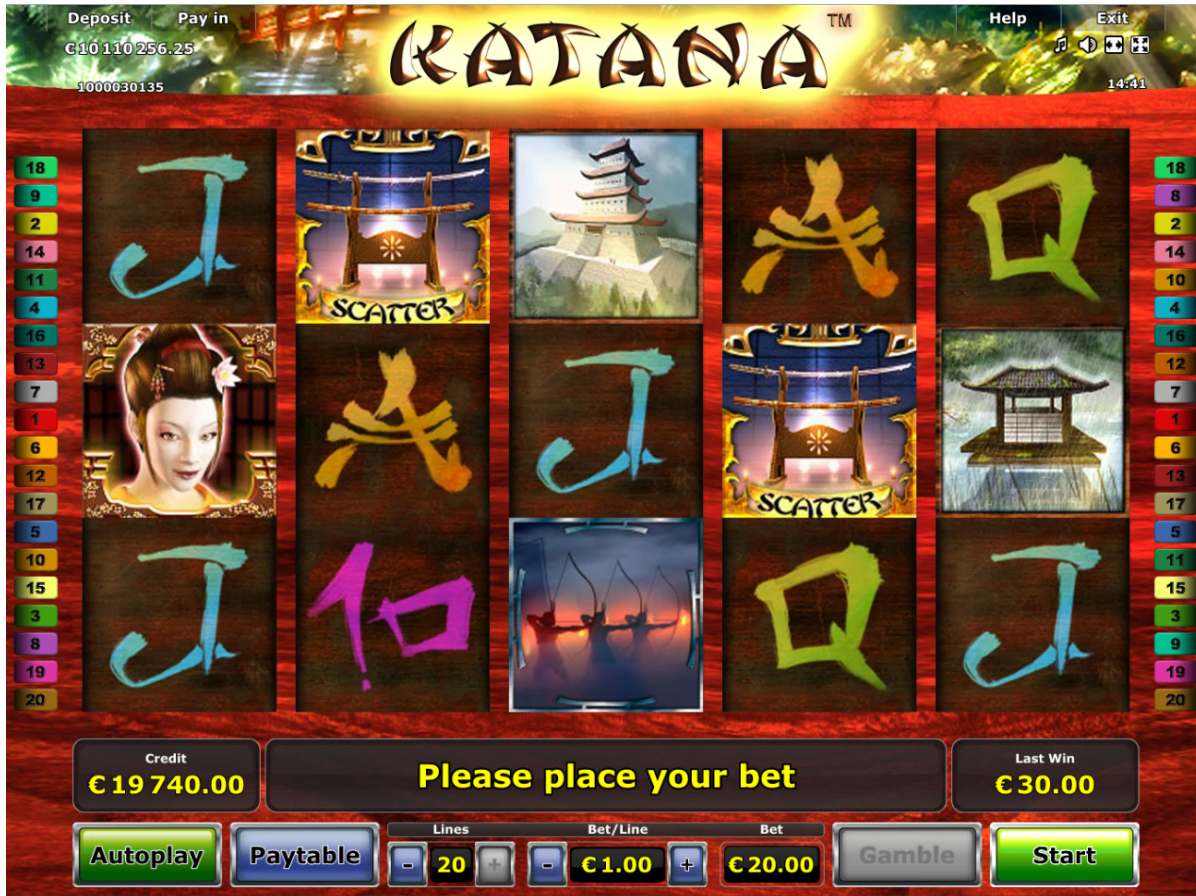

Katana™

NOVOMATIC

green
...tube
NOVOMATIC INTERACTIVE

Katana™ SPECIFICATION

DISCLAIMER

All information printed in this document is subject to change without notice. Although care has been used when compiling the information contained in this document, Novomatic AG takes no responsibility for any reliance on the information's accuracy. Preciseness of information may also vary subject to specific market requirements and/or legislation.

COPYING IN ANY PART IS PROHIBITED!
© 2006, NOVOMATIC AG CONFIDENTIAL

About Katana™