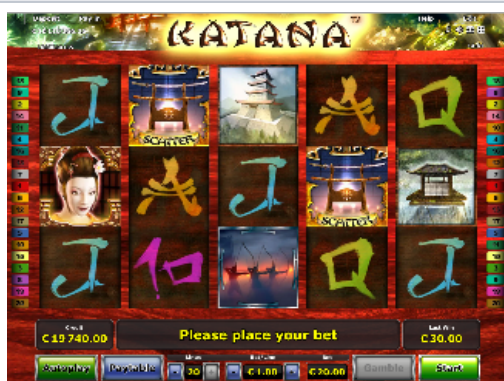

COPYING IN ANY PART IS PROHIBITED!
© 2006, NOVOMATIC AG CONFIDENTIAL

About Katana™

GENERAL INFORMATION	
Game Type	20-line, 5-reel video slot with free games feature
Theme	Ancient Japanese Culture
GAME FEATURES	
	<ul style="list-style-type: none"> Free Games with Shogun Bonus
PAYOUT	
Default maximum Win	On single line: 1000 times bet per line
Hit Frequency (%)	Approx. 26% at 20 lines played
Jackpot	Not suitable
Volatility	★ ★ ★ ★ ☆ ☆ ☆ ☆ ☆ ☆ ... low volatility, ★ ★ ★ ★ ★ ... high volatility

Variations						
Variations (%)	90	92	94	95	96	97
Return (%)	90,07	92,09	94,09	95,02	96,01	97,03

GAME DESIGN

Game Theme and Graphics

The hundred-year old wisdom of the Japanese swordsmen is embodied in the slot Katana™. Explore the world of the Samurai and battle for a heap of winnings! Breathtaking animations and features will captivate you. Guide the symbols into the right position on the reels with the help of your katana sword. Join the action and become a part of history.

Main Game

Play with the help of 20 win lines on 5 reels in the forests of Japan to increase your winnings! Every winning combination begins on the left and runs along a win line to the right. Land 3 or more Scatter symbols ('Sword') on the reels to trigger 10 Free Spins. The 'Shogun' symbol substitutes all other symbols except the Scatter.

Free Games with Shogun Bonus

3 or more Scatters on the screen trigger 10 Free Games. If the 'Shogun' appears anywhere on the reels during a Free Spin, it will take up all positions on the reel and substitute for all symbols except the Scatter. You can win more Free Spins with the Scatter in the feature. Free Spins are played with your current bet amount.